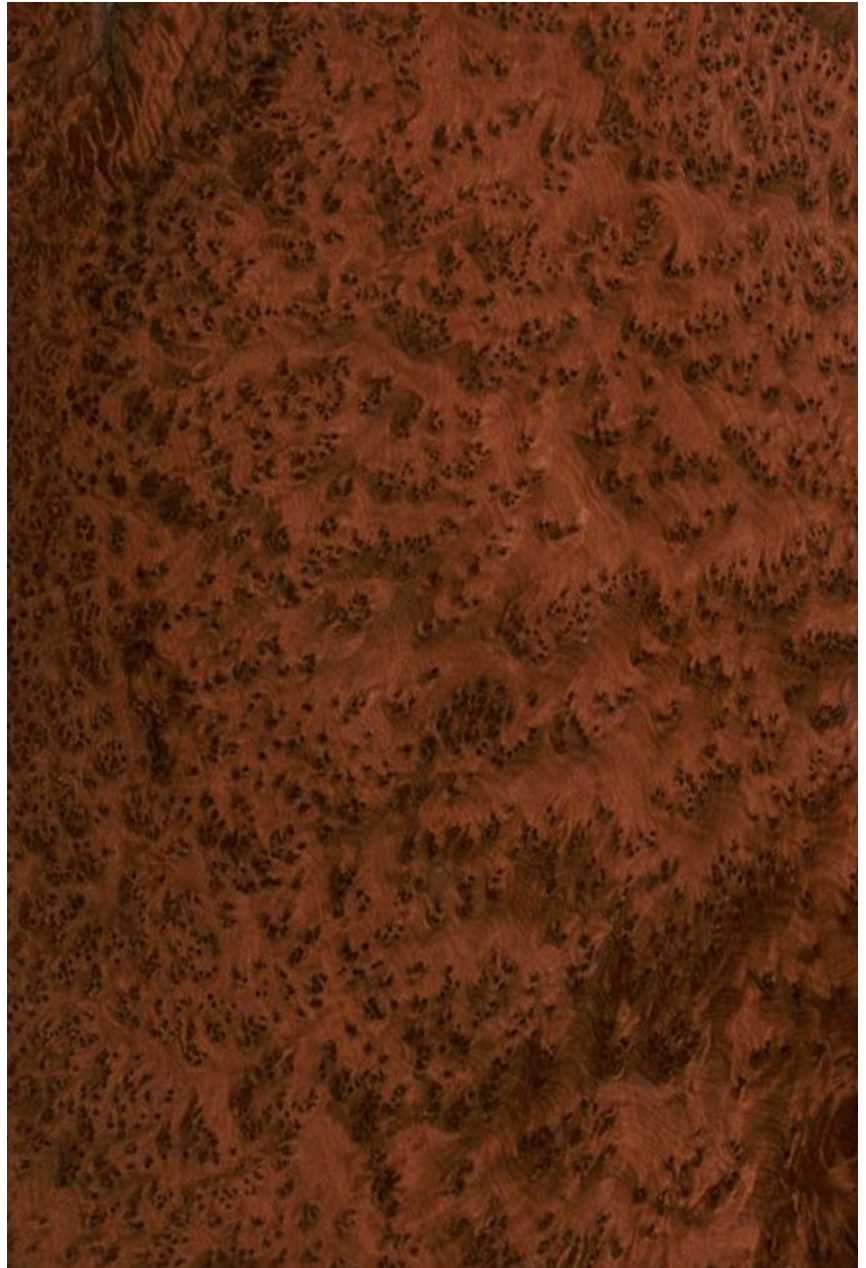

THUYA BURL

Tetranclinis articulata

Species Cuts: rotary cut

Other Names: Thuja

Country of Origin: Morocco, Tunisia, Algeria

Alternative Veneers: Walnut Burl

General Applications:

- Cabinetry
- Millwork
- Residential furniture
- Store fixtures