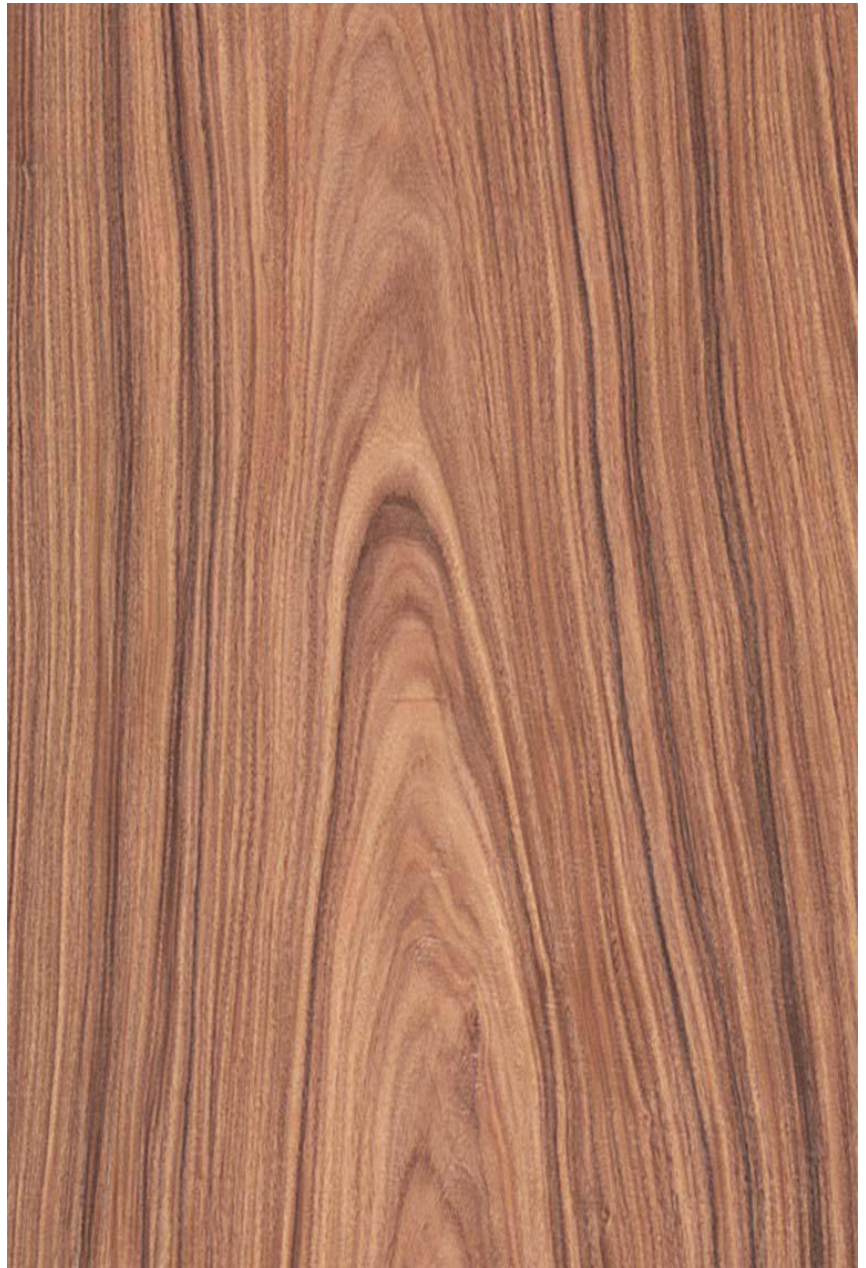

General Applications:

- Architectural panels
- Cabinetry
- Doors
- Marquetry
- Millwork
- Musical instruments
- Residential furniture
- Store fixtures