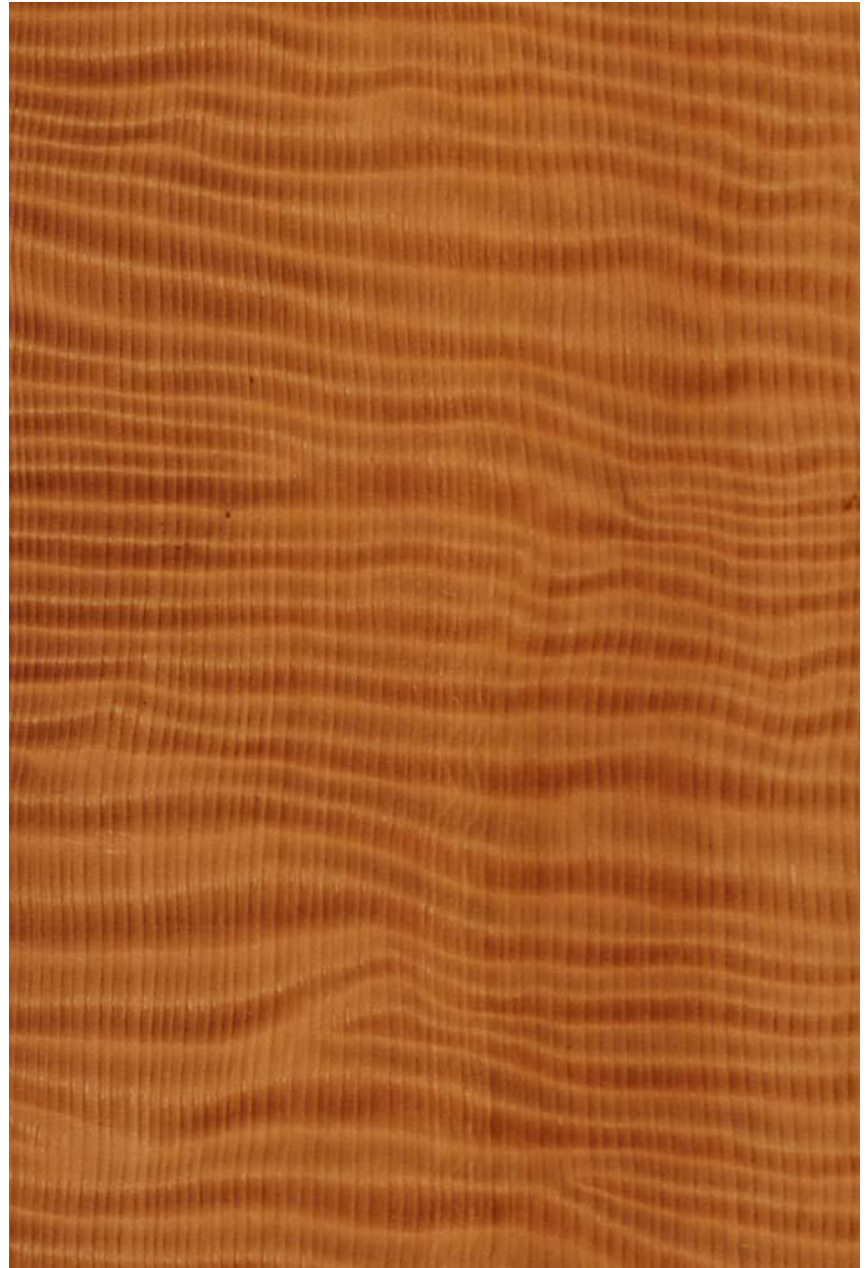

General Applications:

- Architectural panels
- Cabinetry
- Marquetry
- Millwork
- Musical instruments
- Store fixtures