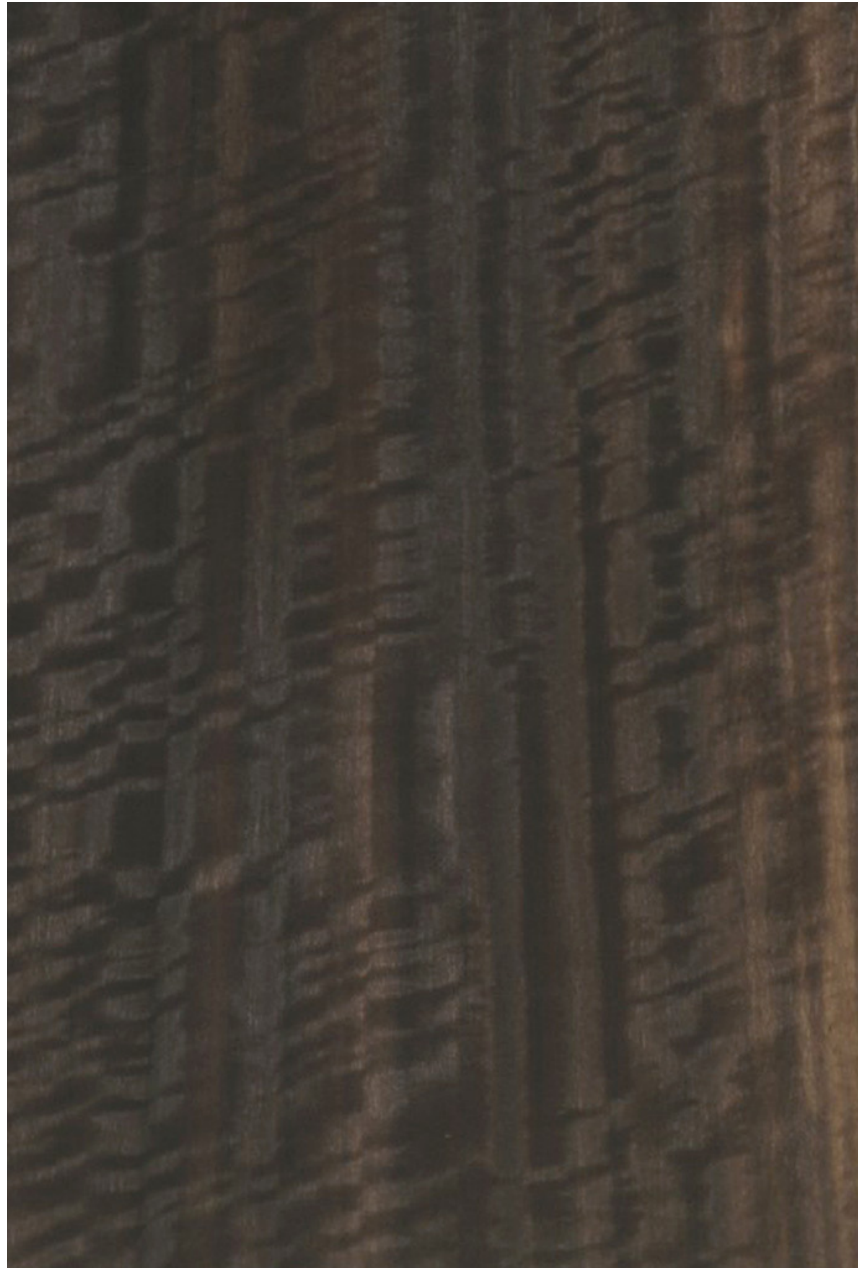

General Applications:

- Architectural panels
- Acoustic panels
- Store fixtures
- Conference tables
- Cabinetry
- Doors
- Millwork
- Ceilings

Please contact your Dooge
representative for FSC® availability of
this species.

* Fumed veneers are
steamed/smoked with
ammonia to darken and
"age" the wood.