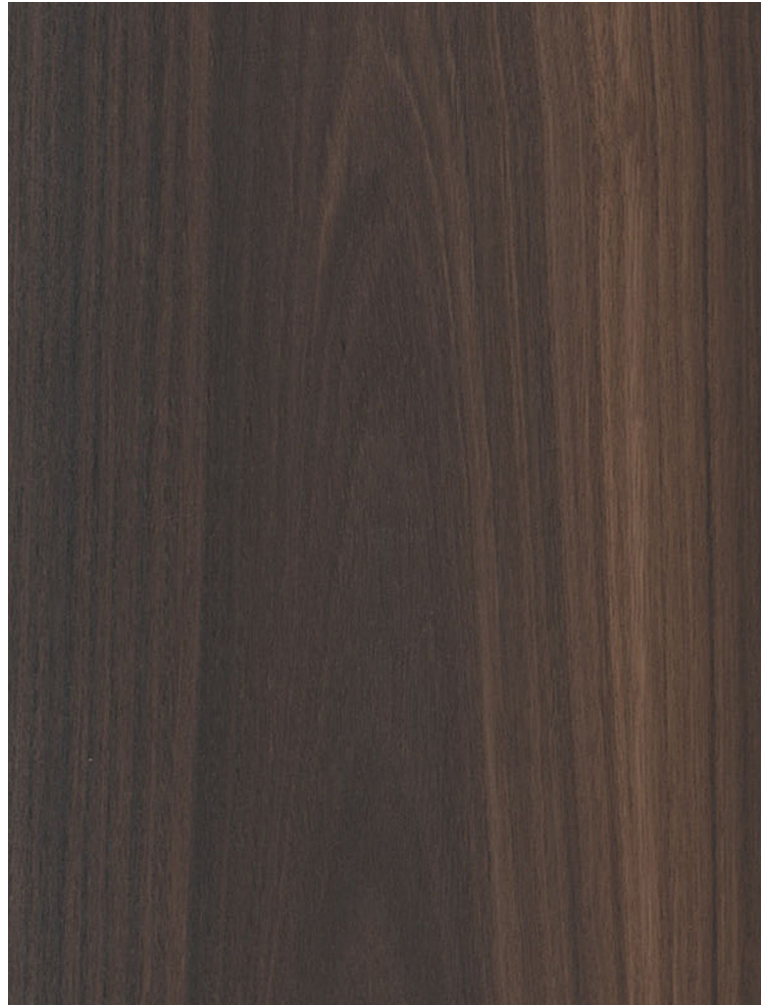

ABOVE: FLAT CUT FUMED EUCALYPTUS. BELOW LEFT: EUCALYPTUS IN A SLIP MATCH. BELOW RIGHT: EUCALYPTUS IN A BOOK MATCH.