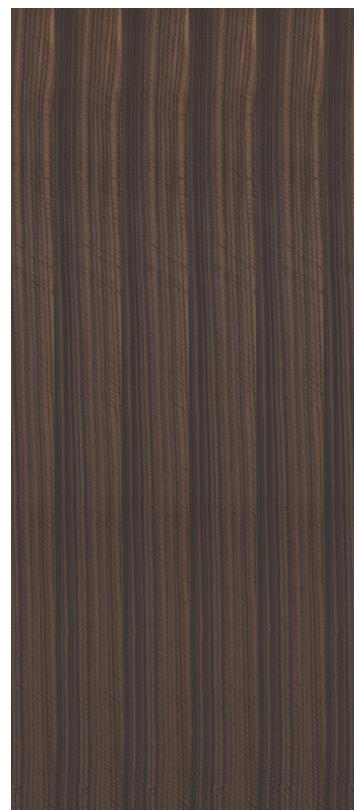

Figuring: broken stripe, plain stripe, fiddleback, mottle

Alternative Veneers: Bubinga

General Applications: acoustic panels, architectural panels, cabinetry, doors, millwork, store fixtures

*Please contact your Dooge representative for FSC® availability of this species. (FSC-C021738)*

### INTERESTED IN SEEING MORE?

Visit our website today for this and more species in our extensive veneer library. Contact us to receive a live sample, panel, or ask any other questions you may have on your project. (616) 698-6450

> BE INSPIRED  
> BE SUPPORTED  
> BROWSE VENEERS

**DOOGEVENEERS.COM**

ABOVE: QUARTERED FIGURED FUMED ETIMOEO. BELOW LEFT: FUMED ETIMOEO IN A SLIP MATCH. BELOW RIGHT: FUMED ETIMOEO IN A BOOK MATCH.

\* Fumed veneers are steamed/smoked with ammonia to darken and "age" the wood.