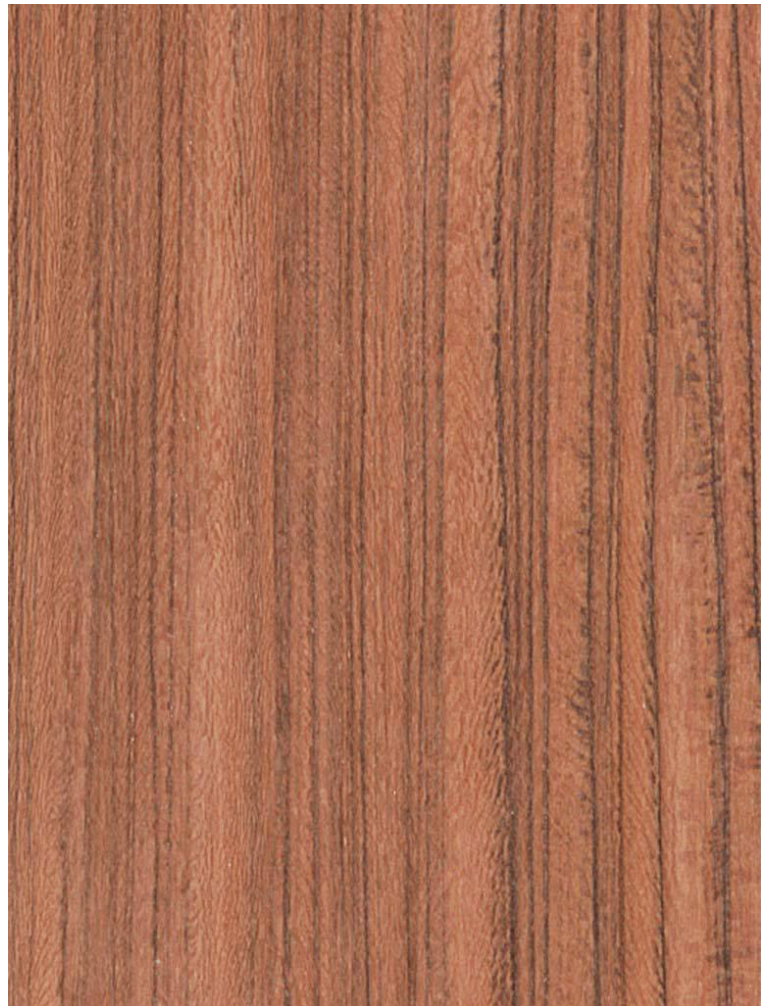

ABOVE: QUARTERED DILLENIA. BELOW LEFT: DILLENIA IN A SLIP MATCH. BELOW RIGHT: DILLENIA IN A BOOK MATCH.