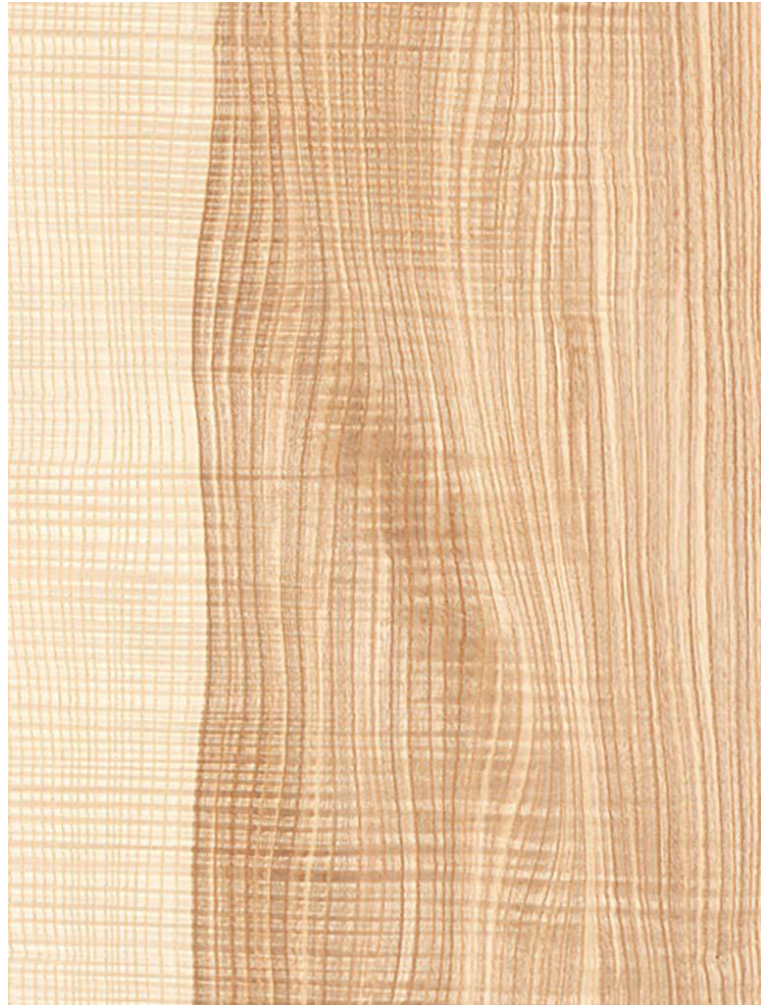

ABOVE: QUARTERED FIGURED OLIVE ASH BELOW LEFT: OLIVE ASH IN A SLIP MATCH. BELOW RIGHT: OLIVE ASH IN A BOOK MATCH.