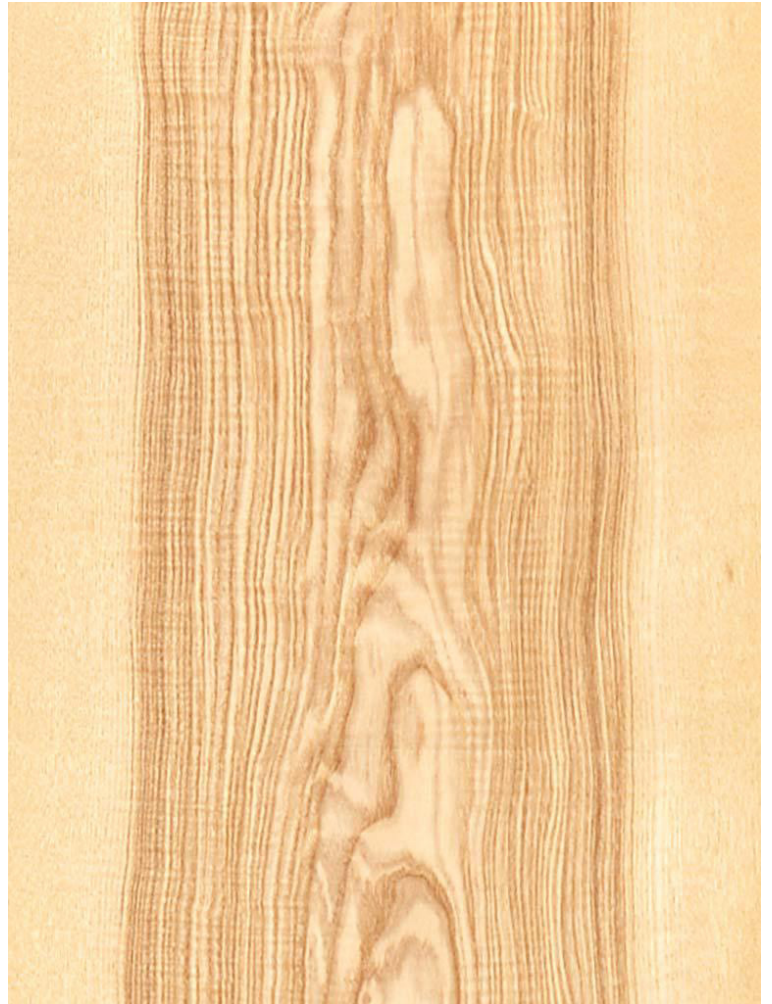

ABOVE: FLAT CUT FIGURED OLIVE ASH BELOW LEFT: OLIVE ASH IN A SLIP MATCH. BELOW RIGHT: OLIVE ASH IN A BOOK MATCH.